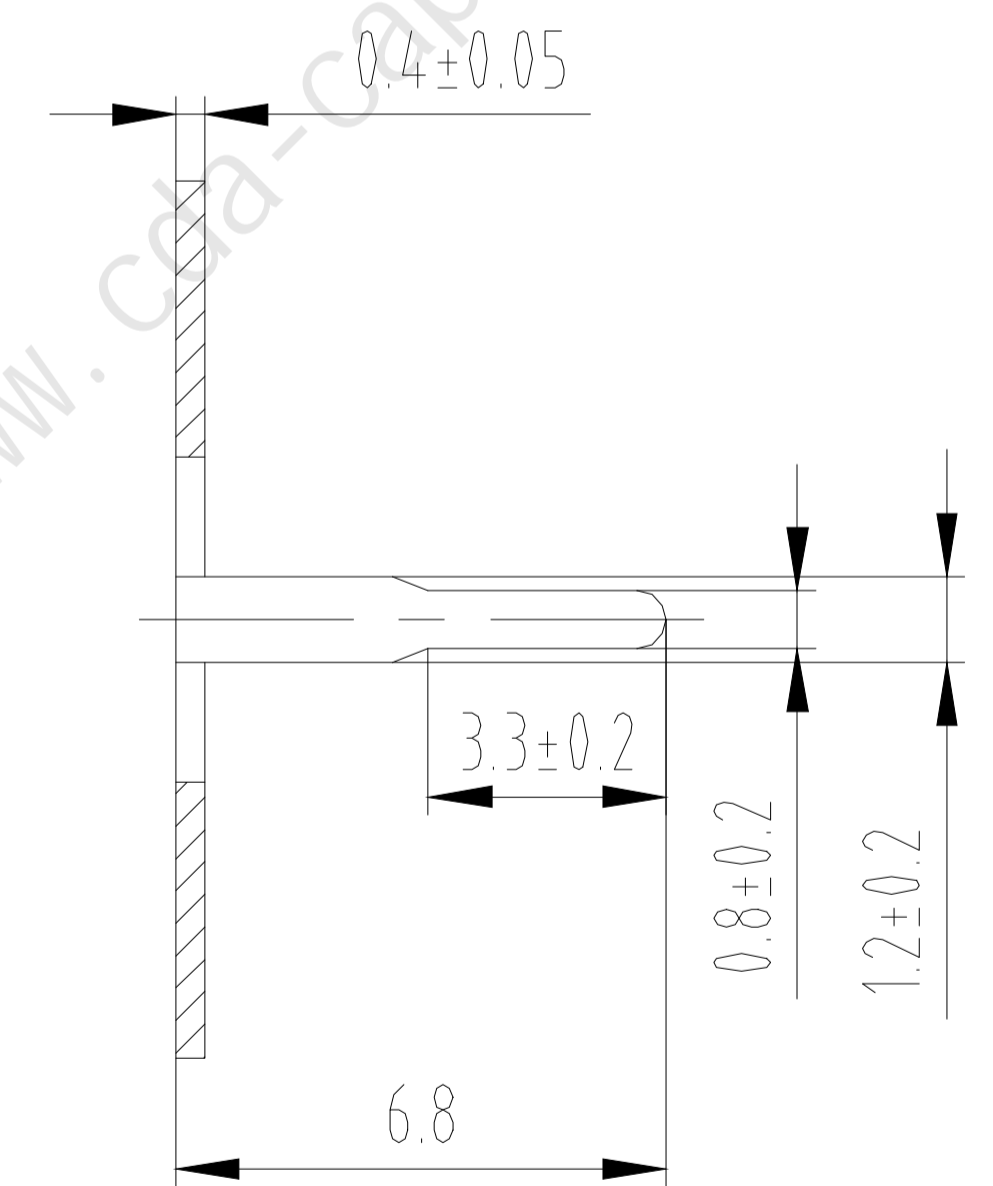

Negative pole mark

Itemref	C-2	Coin series (13.5mm) C-type size chart		Filename	Date	Scale	
Designed by	XXX	Drawing No.	CDA-230M04	Approved by - date	CDA - 23/10/23	Button size chart	
CDA-CAP		Taiwan Zhifengwei Technology Co., Ltd.				Edition	Sheet
		CDA-230M04/C-2				0	1/1