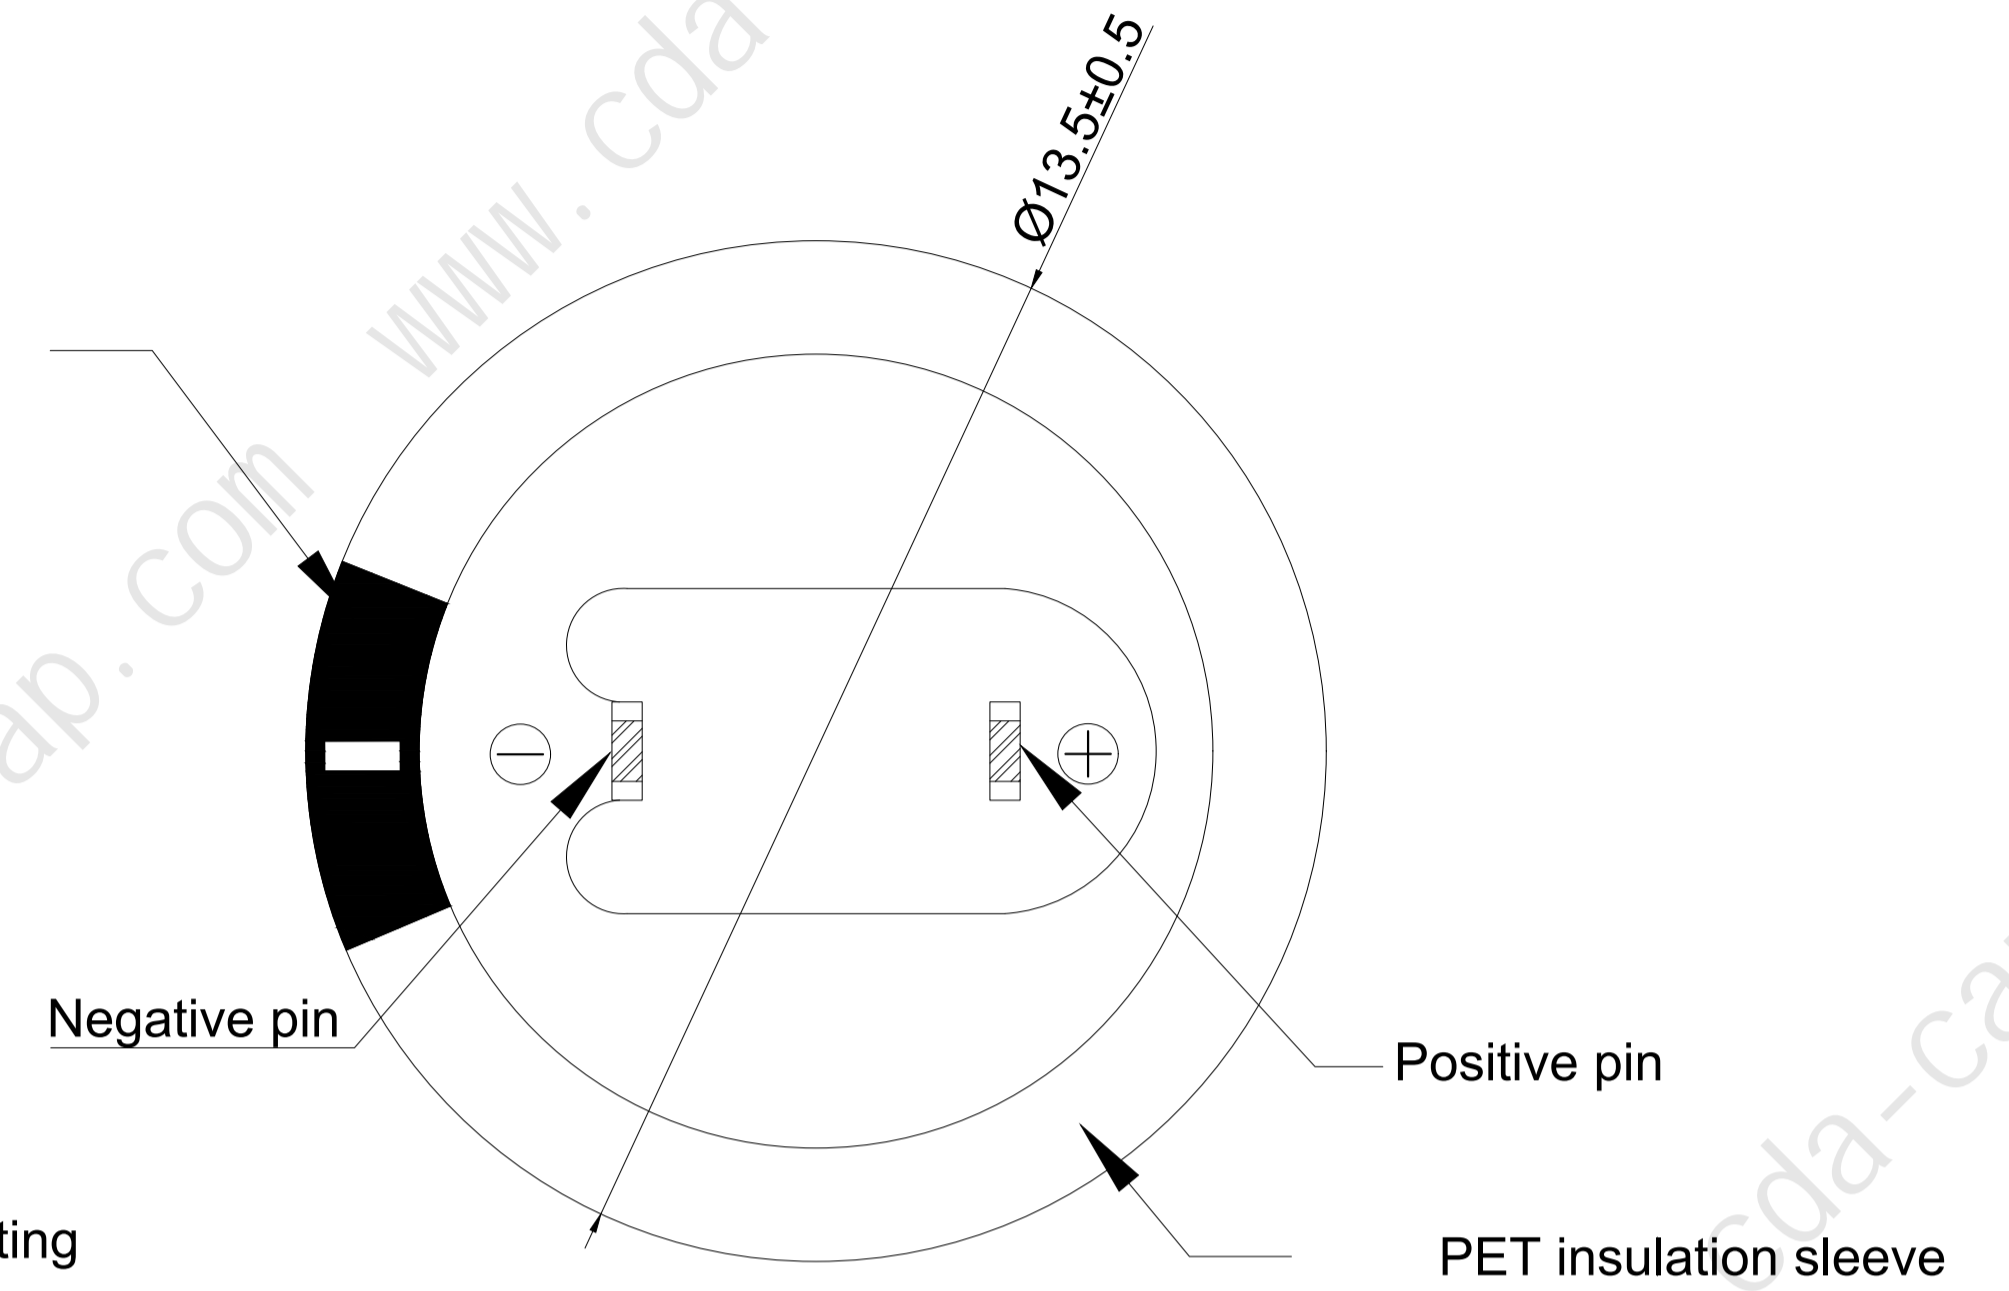

Negative pole mark

Itemref	C-2	Coin series (13.5mm) C-type size chart		Filename	Date	Scale	
Designed by	XXX	Drawing No.	CDA-230M04	Approved by - date	CDA - 23/10/23	Button size chart	
CDA-CAP		Taiwan Zhifengwei Technology Co., Ltd.				Edition	Sheet
		CDA-230M04/C-2				0	1/1