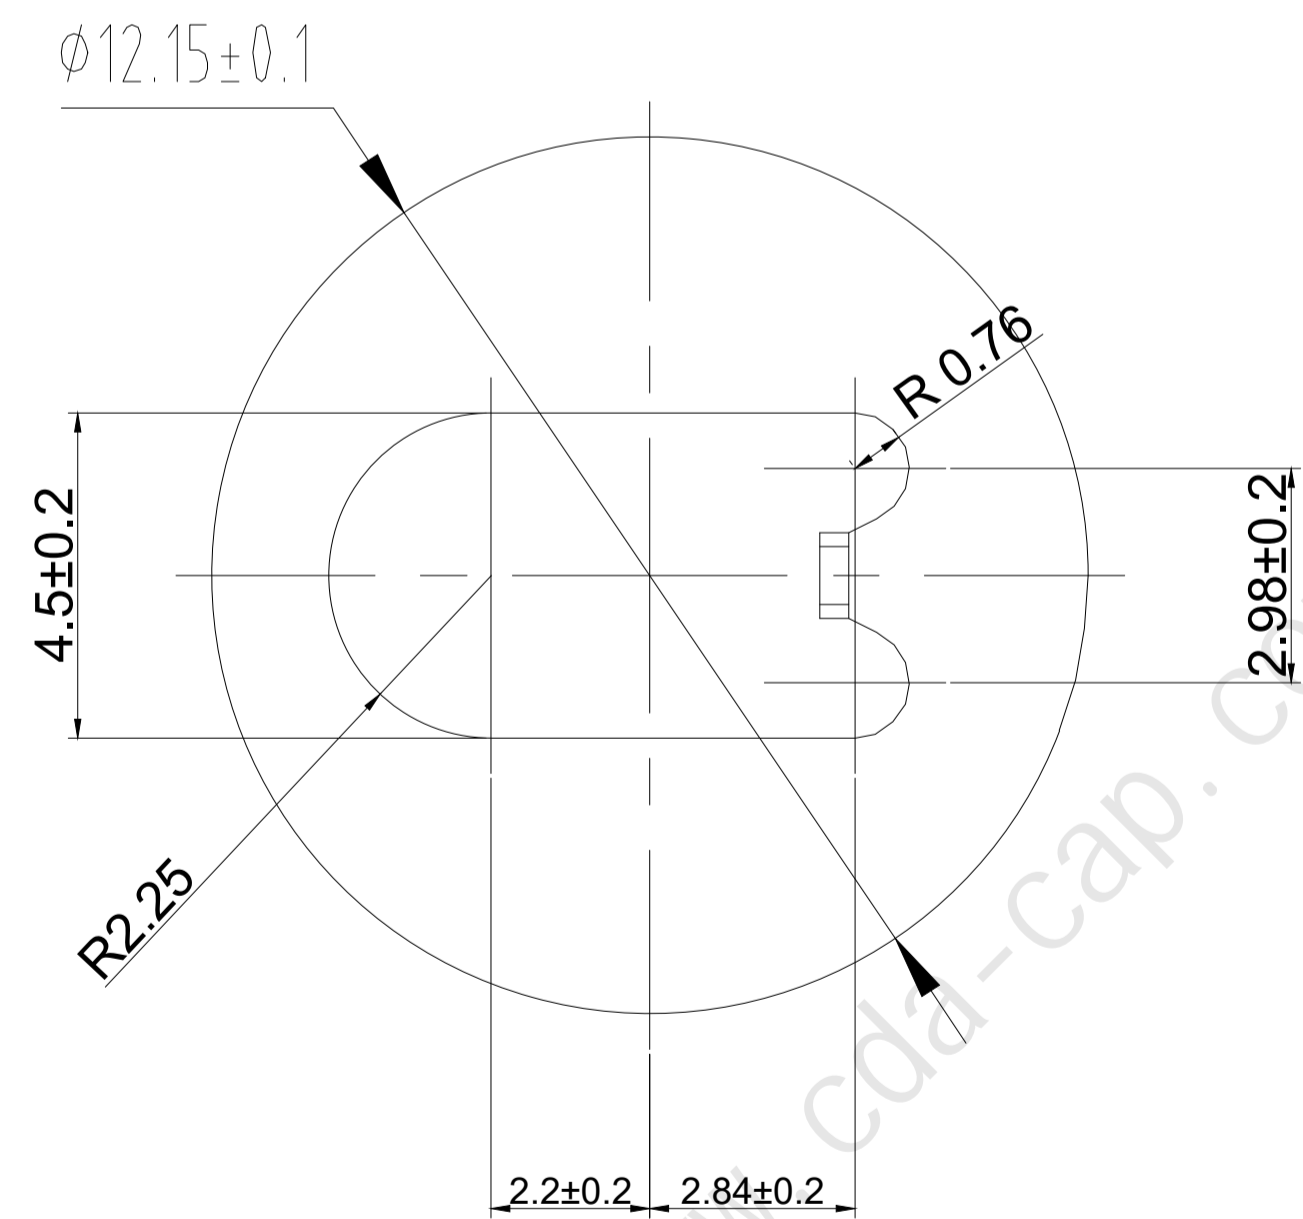

Negative pole mark

Itemref	C-2	Coin series (13.5mm) C-type size chart		Filename	Date	Scale	
Designed by	XXX	Drawing No.	CDA-230M04	Approved by - date	CDA - 23/10/23	Button size chart	
CDA-CAP		Taiwan Zhifengwei Technology Co., Ltd.				Edition	Sheet
		CDA-230M04/C-2				0	1/1