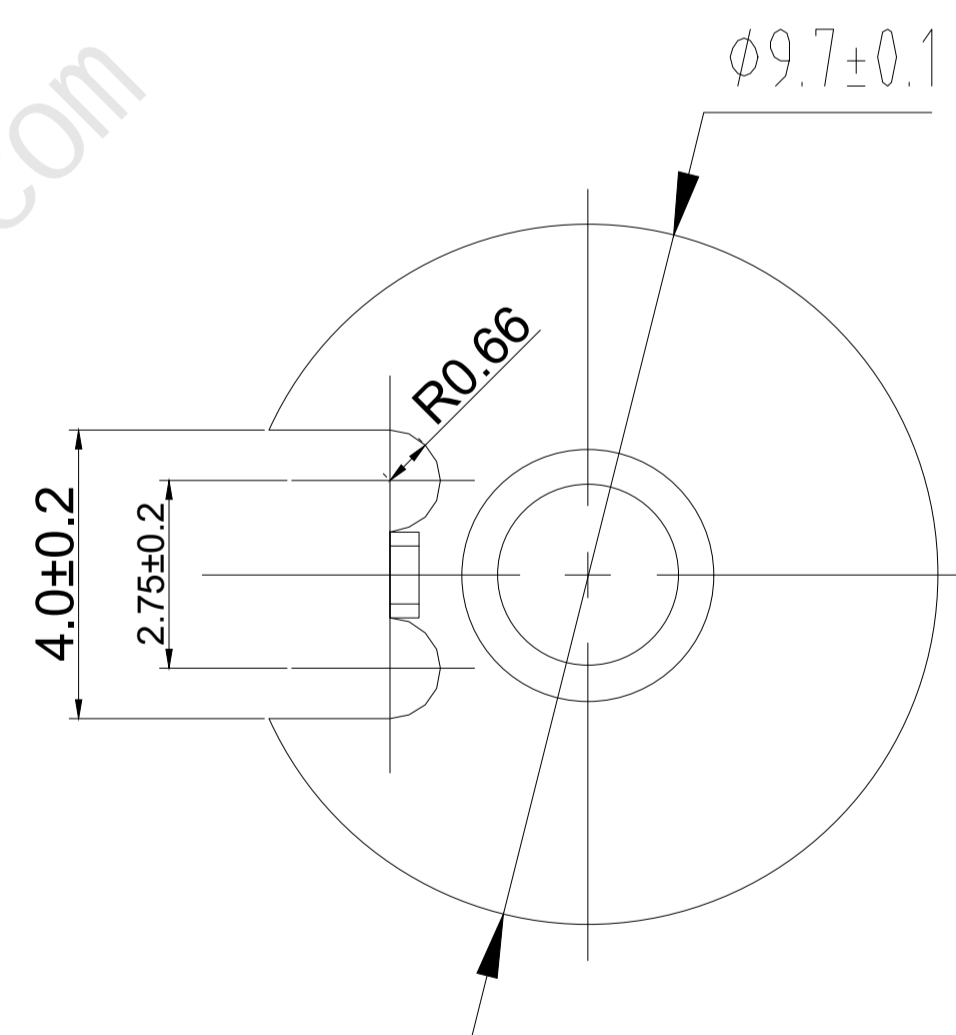

Negative pole mark

Itemref	C-2	Coin series (13.5mm) C-type size chart		Filename	Date	Scale	
Designed by	XXX	Drawing No.	CDA-230M04	Approved by - date	CDA - 23/10/23	Button size chart	
CDA-CAP		Taiwan Zhifengwei Technology Co., Ltd.				Edition	Sheet
		CDA-230M04/C-2				0	1/1