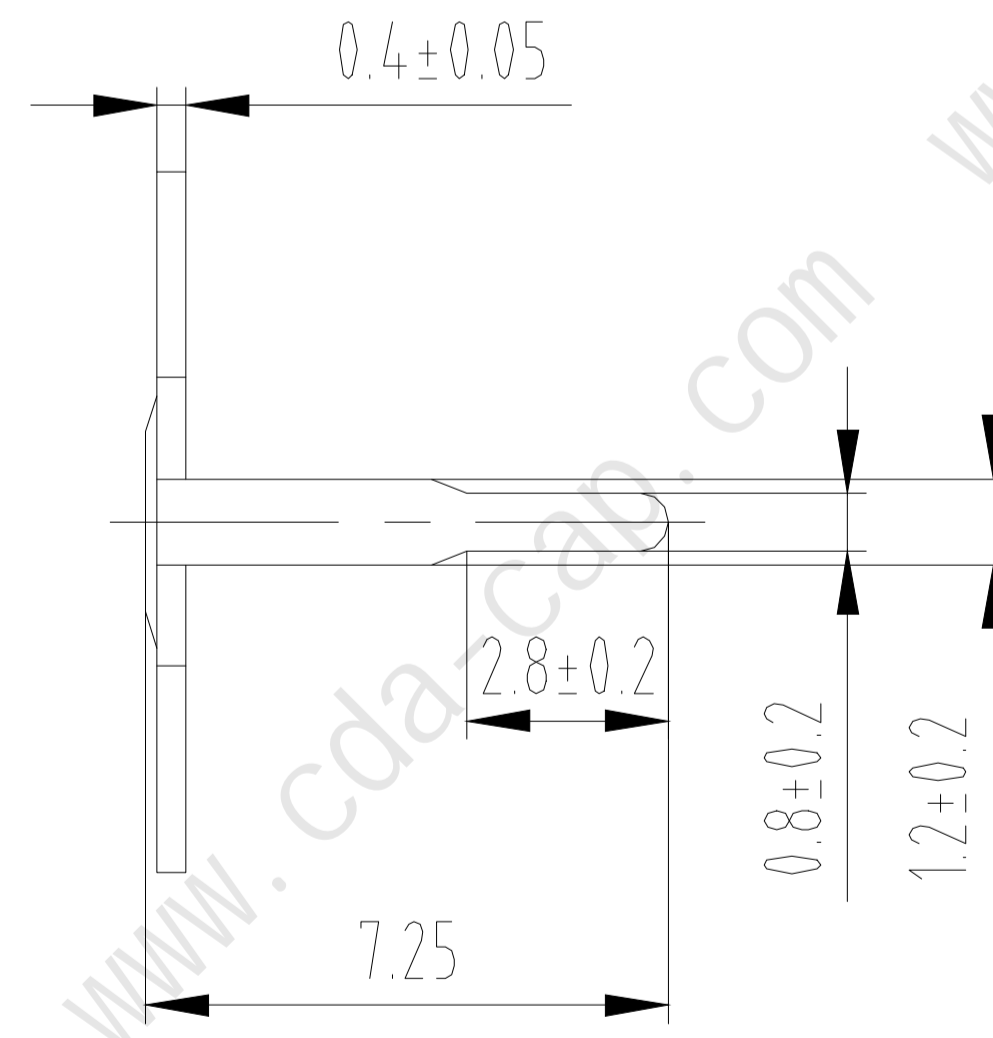

Negative pole mark

Itemref	C-2	Coin series (13.5mm) C-type size chart		Filename	Date	Scale	
Designed by	XXX	Drawing No.	CDA-230M04	Approved by - date	CDA - 23/10/23	Button size chart	
CDA-CAP		Taiwan Zhifengwei Technology Co., Ltd.				Edition	Sheet
		CDA-230M04/C-2				0	1/1