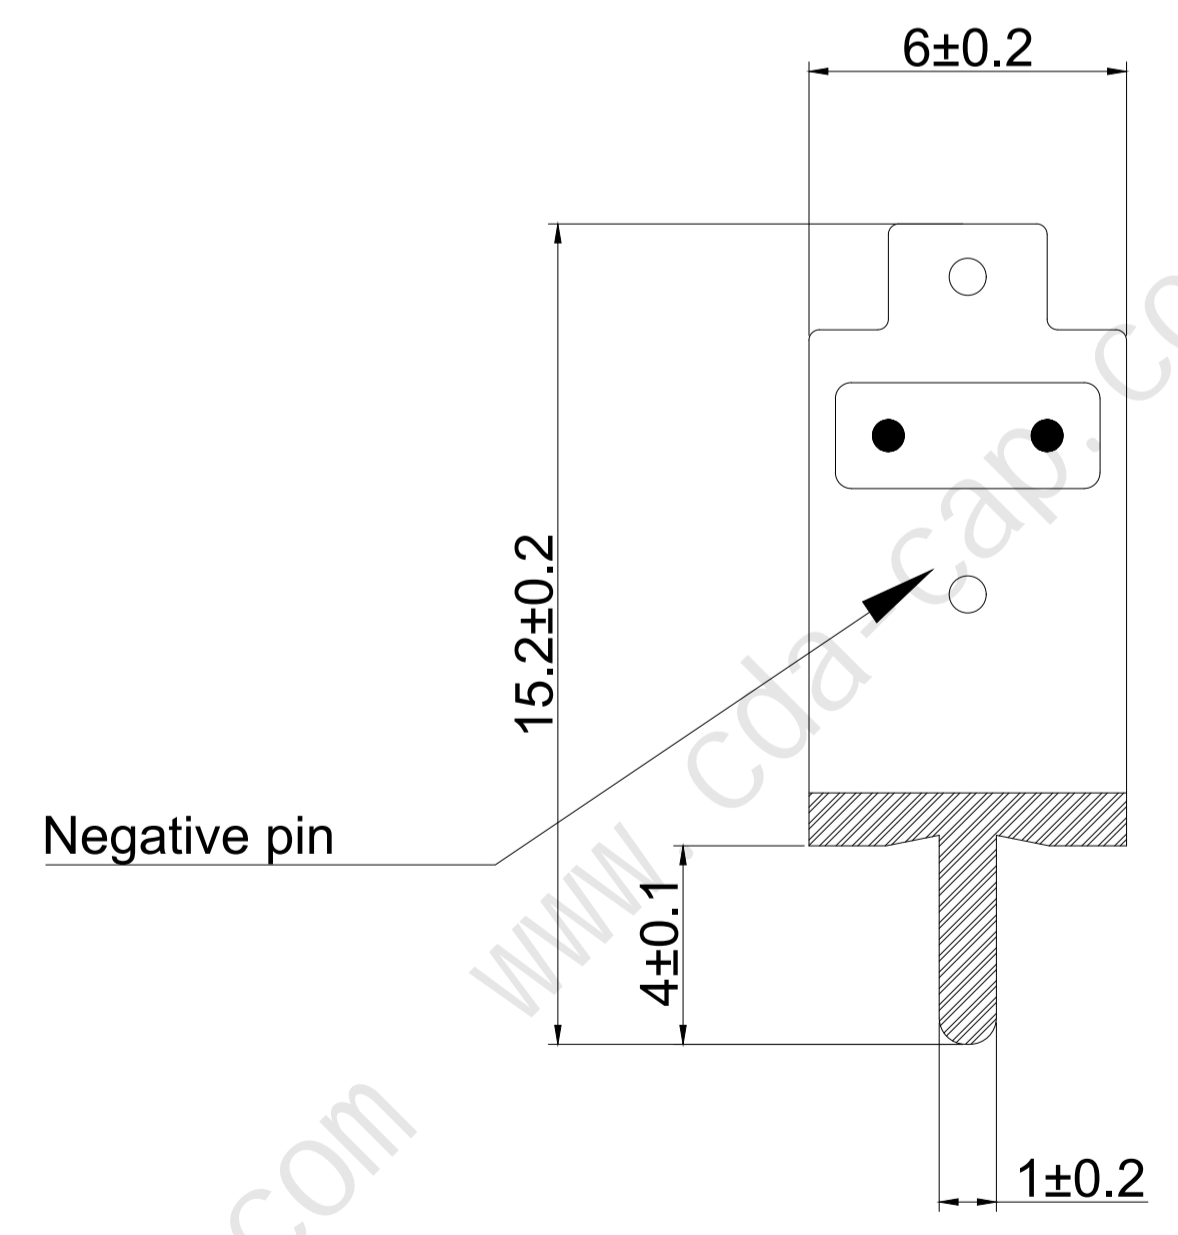

Negative pole mark: "Δ"
The triangle points in the direction of the negative pole.

Itemref	V-2	Coin series (19.5mm) V-type size chart		Filename	Date	Scale
Designed by	XXX	Drawing No.	CDA-230M08	Approved by - date	CDA - 23/10/23	Button size chart
CDA-CAP		Taiwan Zhifengwei Technology Co., Ltd.			CDA-230M08/V-2	Edition 0
						Sheet 1/1