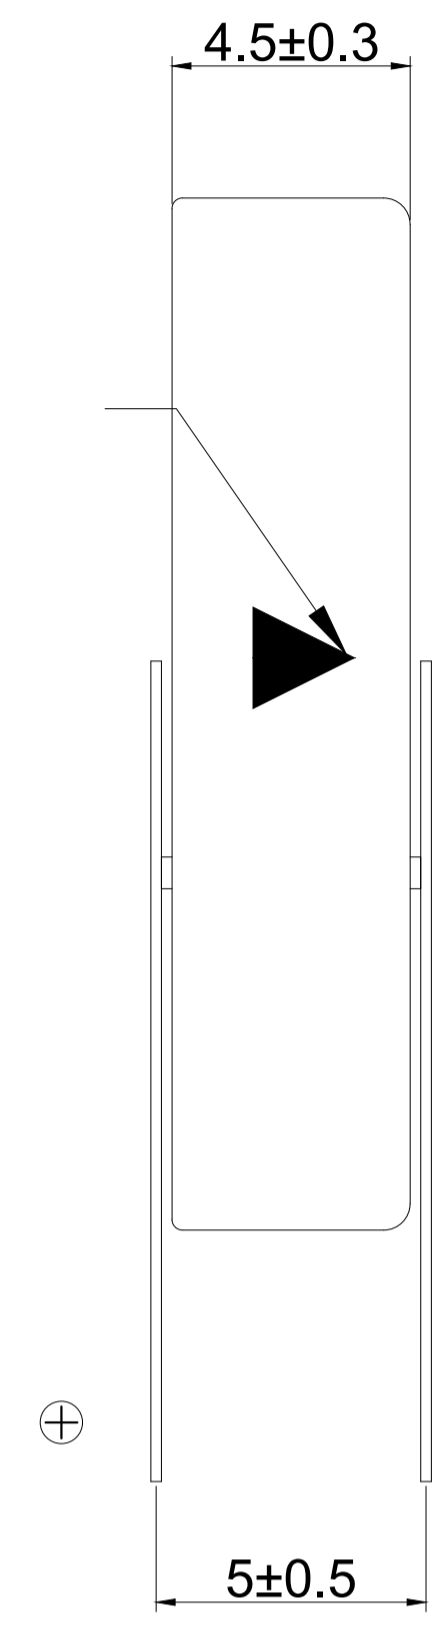

Negative pole mark: "Δ"
The triangle points in the direction of the negative pole.

Itemref	V-2	Coin series (19.5mm) V-type size chart		Filename	Date	Scale
Designed by	XXX	Drawing No.	CDA-230M08	Approved by - date	CDA - 23/10/23	Button size chart
CDA-CAP		Taiwan Zhifengwei Technology Co., Ltd.			CDA-230M08/V-2	Edition 0
						Sheet 1/1