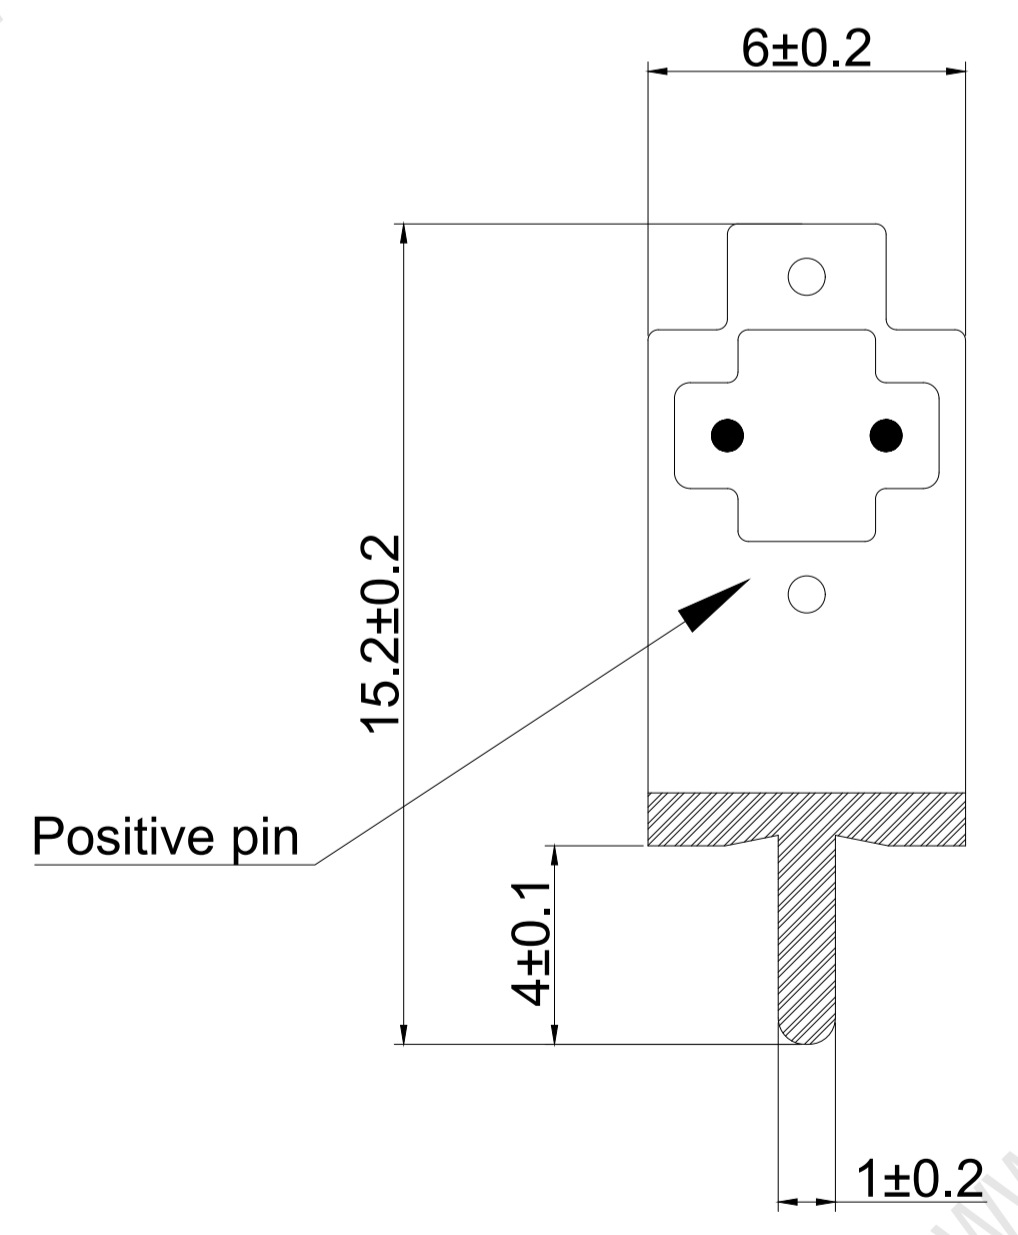

Negative pole mark: "Δ"
The triangle points in the direction of the negative pole.

Itemref	V-2	Coin series (19.5mm) V-type size chart		Filename	Date	Scale
Designed by	XXX	Drawing No.	CDA-230M08	Approved by - date	CDA - 23/10/23	Button size chart
CDA-CAP		Taiwan Zhifengwei Technology Co., Ltd.			CDA-230M08/V-2	Edition 0
						Sheet 1/1